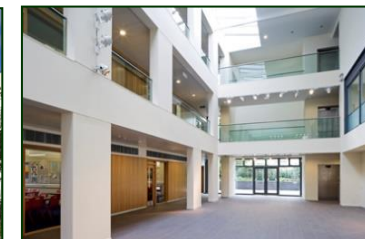

South Campus

The building comprises a large internal atrium (15), teaching spaces and a staffroom all with projection facilities. The building has its own reception, IT, toilet facilities and a small kitchen.

Sports Facilities

- Sports Centre (Annie'sland Road)
- Gyms
- All-weather pitch (floodlit)
- Grass pitches¹
- Multi-user Games Area

¹ The school cannot sub-let the pitches which it currently leases from the University of Strathclyde